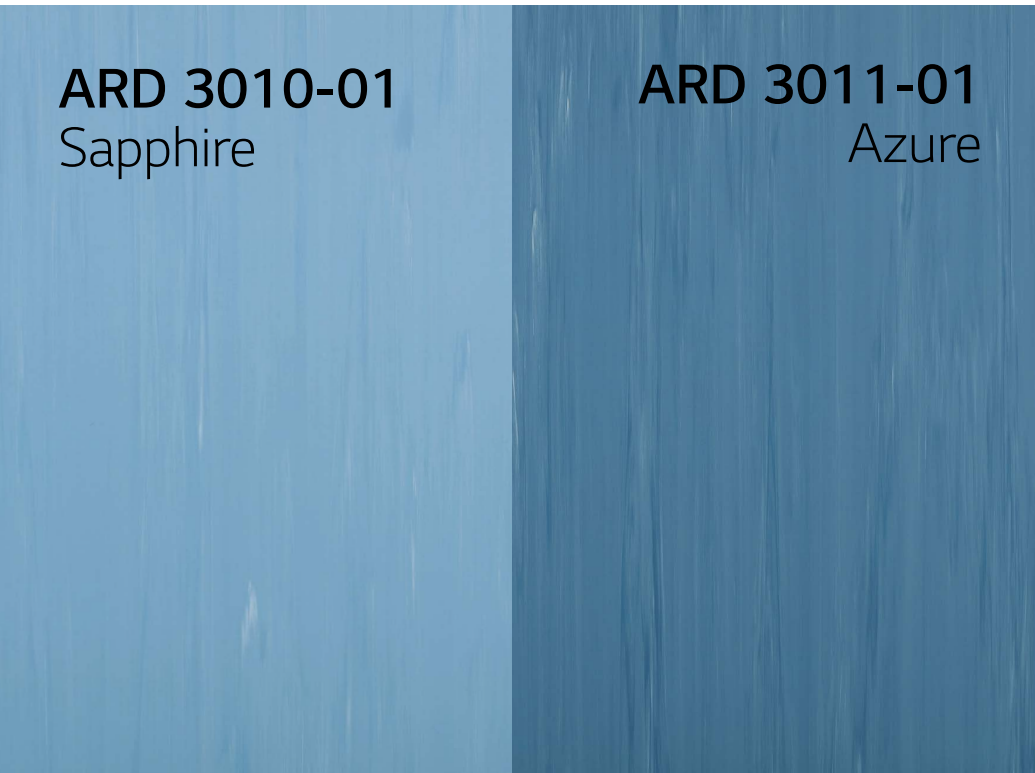

ARD 3010-01
Sapphire

ARD 3006-01
Jasper

ARD 3004-01
Dolomite

Allroad

Pattern that relaxes the doctor and calms the patient a nature-inspired visual that can be easily used with other hetero and homogeneous products.