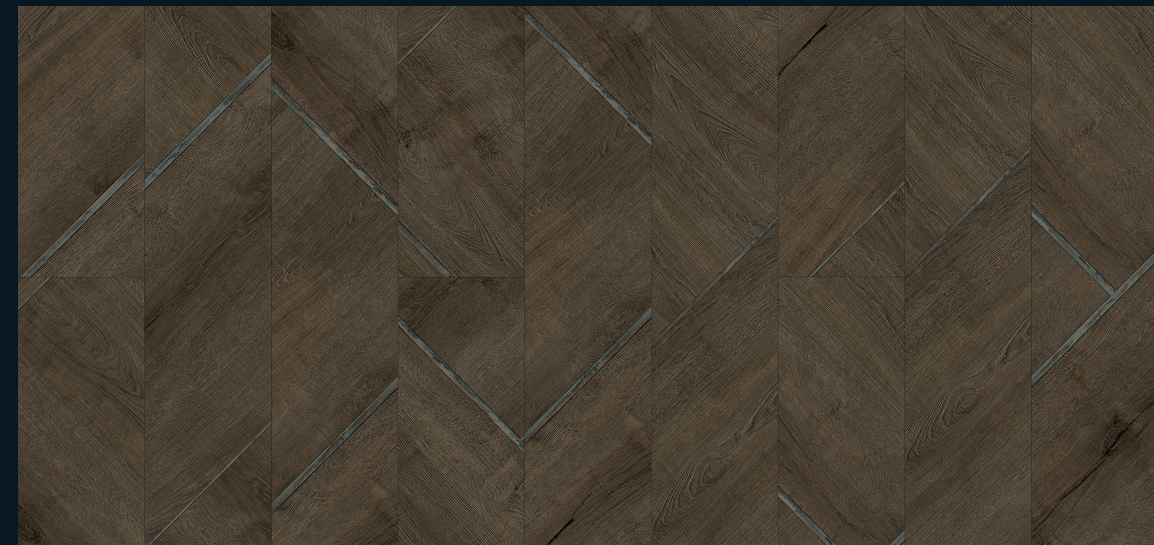

Modern Conifer

7963