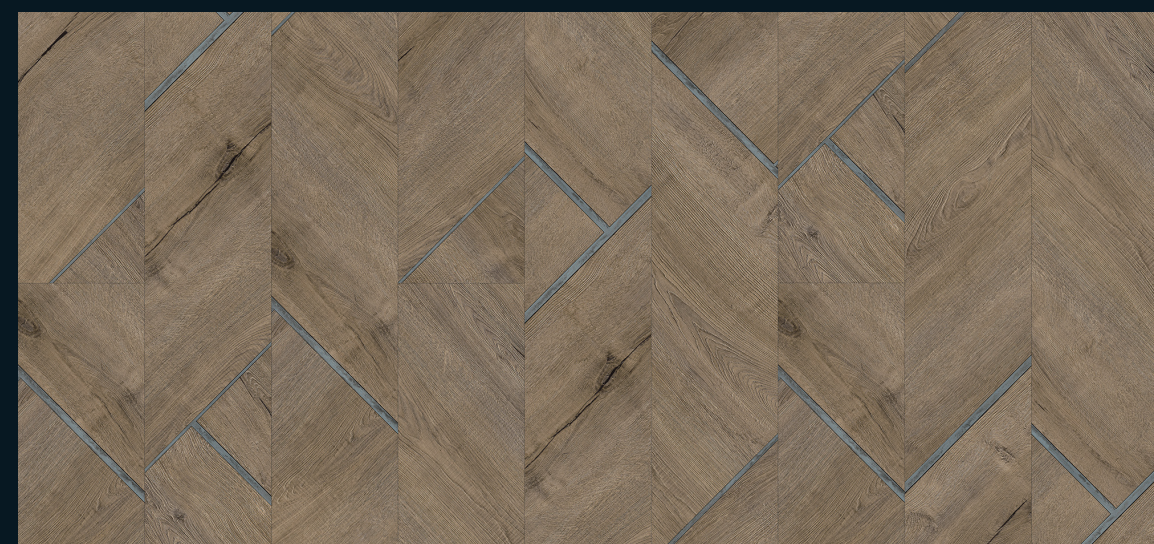

Urban Sahara

7961