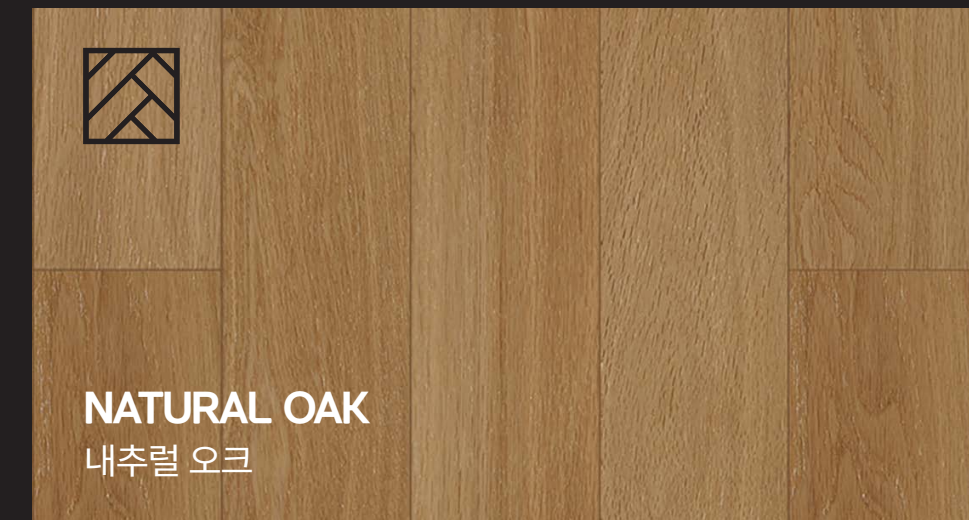

HIGH - CLASSIC LINE

SOFT - COLORED LINE

HERRINGBONE STYLE

ASH

애쉬

FMKZW012-B01250000

Plank Size

10mm(T) x 125mm(W) x 900mm(L) / Piece