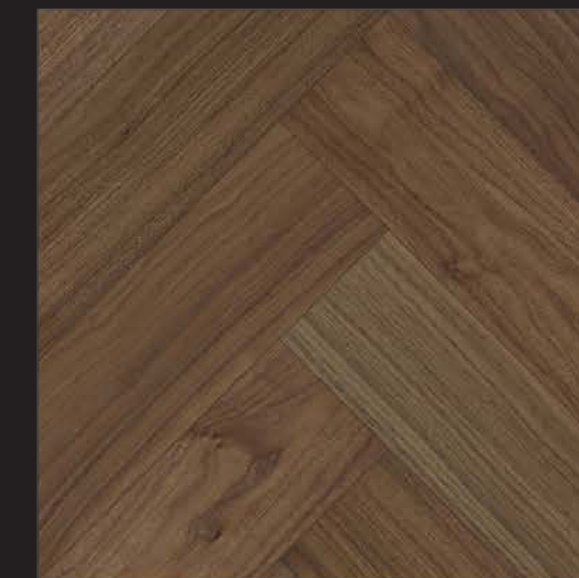

WALNUT 월넛
FMKZW011-L21250000
FMKZW011-R21250000