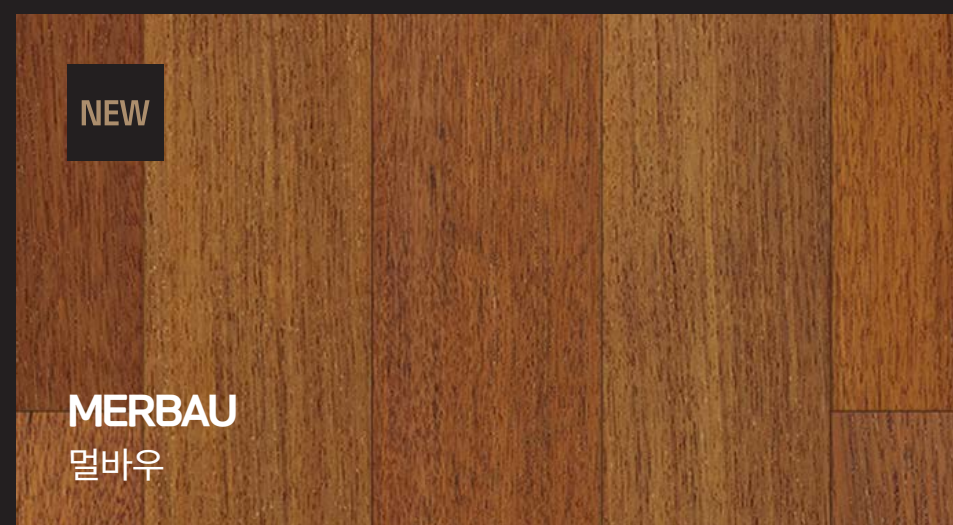

WALNUT

월넛
FMKZW011-B01250000

Plank Size
10mm(T) x 125mm(W) x 900mm(L) / Piece

※ 본 온라인북은 해당 제품의 시공 예시 이미지이므로, 실제 시공 시 느낌이 다를 수 있습니다. 시공 전 필히 실제 제품을 확인하여 주시기 바랍니다.